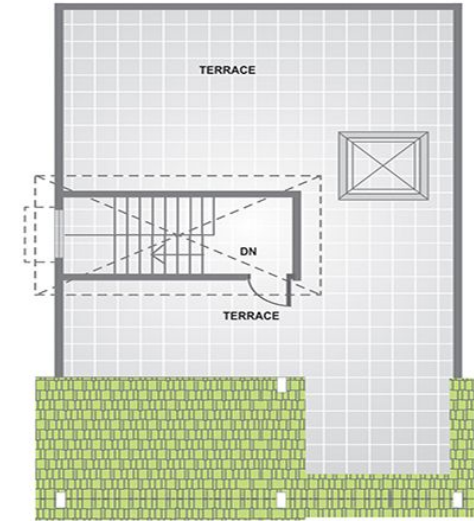

EAST FACING

240 SQYDS
TOTAL AREA - 2526.00 Sft

GROUND FLOOR PLAN

FIRST FLOOR PLAN

HEAD ROOM PLAN