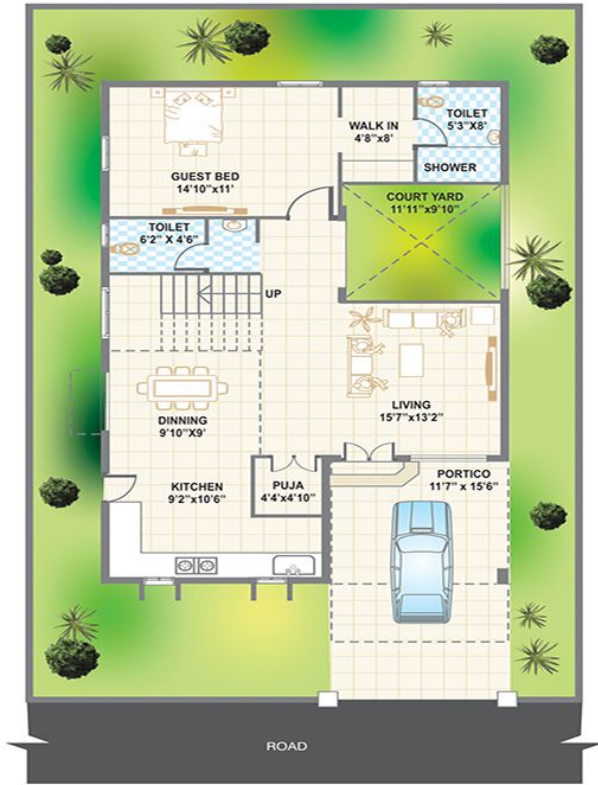

EAST FACING

240 SQYDS
TOTAL AREA - 2526.00 Sft

GROUND FLOOR PLAN

FIRST FLOOR PLAN

HEAD ROOM PLAN